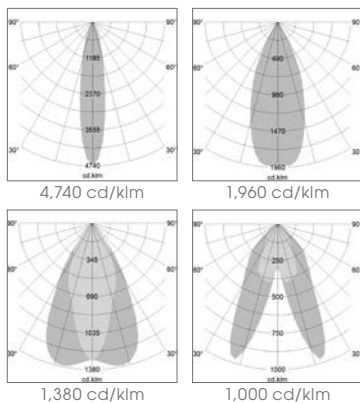

ONTERO EC MODEL NUMBER BREAKDOWN (I.E. OEC930LF-OBE1-2)

OEC	930	L	F	OB	E1	2
Fixture designation	Array Description	Power Description	Dimming Description	Reflector Description	Track adapter Description	Paint color Description
OEC	927 2,700 K 90+ CRI	L Low 42 W	F Fixed output	OB	E1 Eutrac 120 V	2 Black
	930 3,000 K 90+ CRI	H High 63 W	D 0-10 dimmable	FL	E2 Eutrac 277 V	3 Silver (special order)
	935 3,500 K 90+ CRI	MFS available in low power only		SP	J1 Juno 120 V	6 White
	940 4,000 K 90+ CRI	BatWing available in high power only		BW	H1 HALO 120 V	
	GBR GoldenBread 90+ CRI					
	SUN Sun 85~ CRI					
	MFS Meat&Fish 70~ CRI					
	MFS available in low power only					
				BatWing available in high power only	HALO/Juno available in constant current only