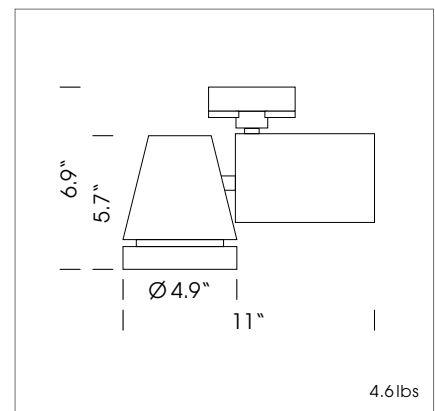

Ontero EC with BatWing-Reflector