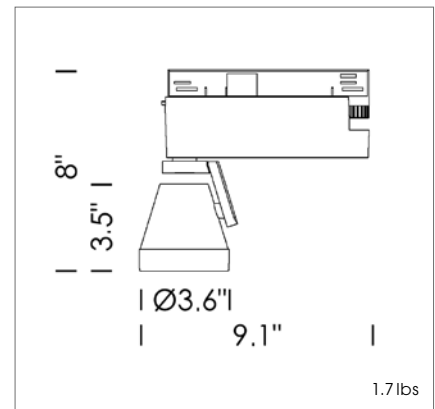

Ontero XR with Medium-Reflector

1.7lbs

ONTERO XR MODEL NUMBER BREAKDOWN (I.E. OXR930LF-OBE1-2)

OXR	930	L	F	OB	E1	2						
Fixture designation	Array	Description	Power	Description	Dimming	Description	Reflector	Description	Track adapter	Description	Paint color	Description
OXR	927	2,700 K	L	Low 23 W	F	Fixed output	OB		E1	Eutrac 120 V	2	Black
	930	3,000 K	M	Mid 34 W	D	0-10 dimmable	FL		E2	Eutrac 277 V	6	White
	935	3,500 K	H	High 41 W			M					
	940	4,000 K		MFS available up to 34 W			SP					
	GBR	GoldenBread										
	SUN	Sun										
	MFS	Meat&Fish										
	SM	SpecialMeat										
		MFS available up to 34 W