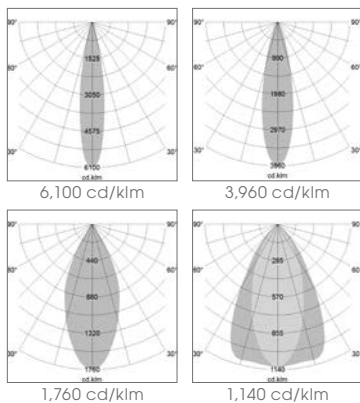

927	930	935	940	Golden Bread	Sun	Meat& Fish	Special Meat
TM30-18 (RF/RG)	91/98	88/103	89/103	90/98	89/94	83/116	85/114	81/121
CRI	>90	>90	>90	>90	~88	~85	~70	~82
23 W	2,170	2,220	2,260	2,510	2,300	1,520	1,560	1,320
34 W	2,850	2,920	2,980	3,310	3,010	1,970	2,030	1,720
41 W	3,310	3,400	3,460	3,840	3,480	2,260	-	1,980

Luminous flux (lm)

The luminaire luminous flux figures vary in a tolerance range of ±10%. All data are typical values. System features may change if product improvements are made due to technical advances. Errors excepted.